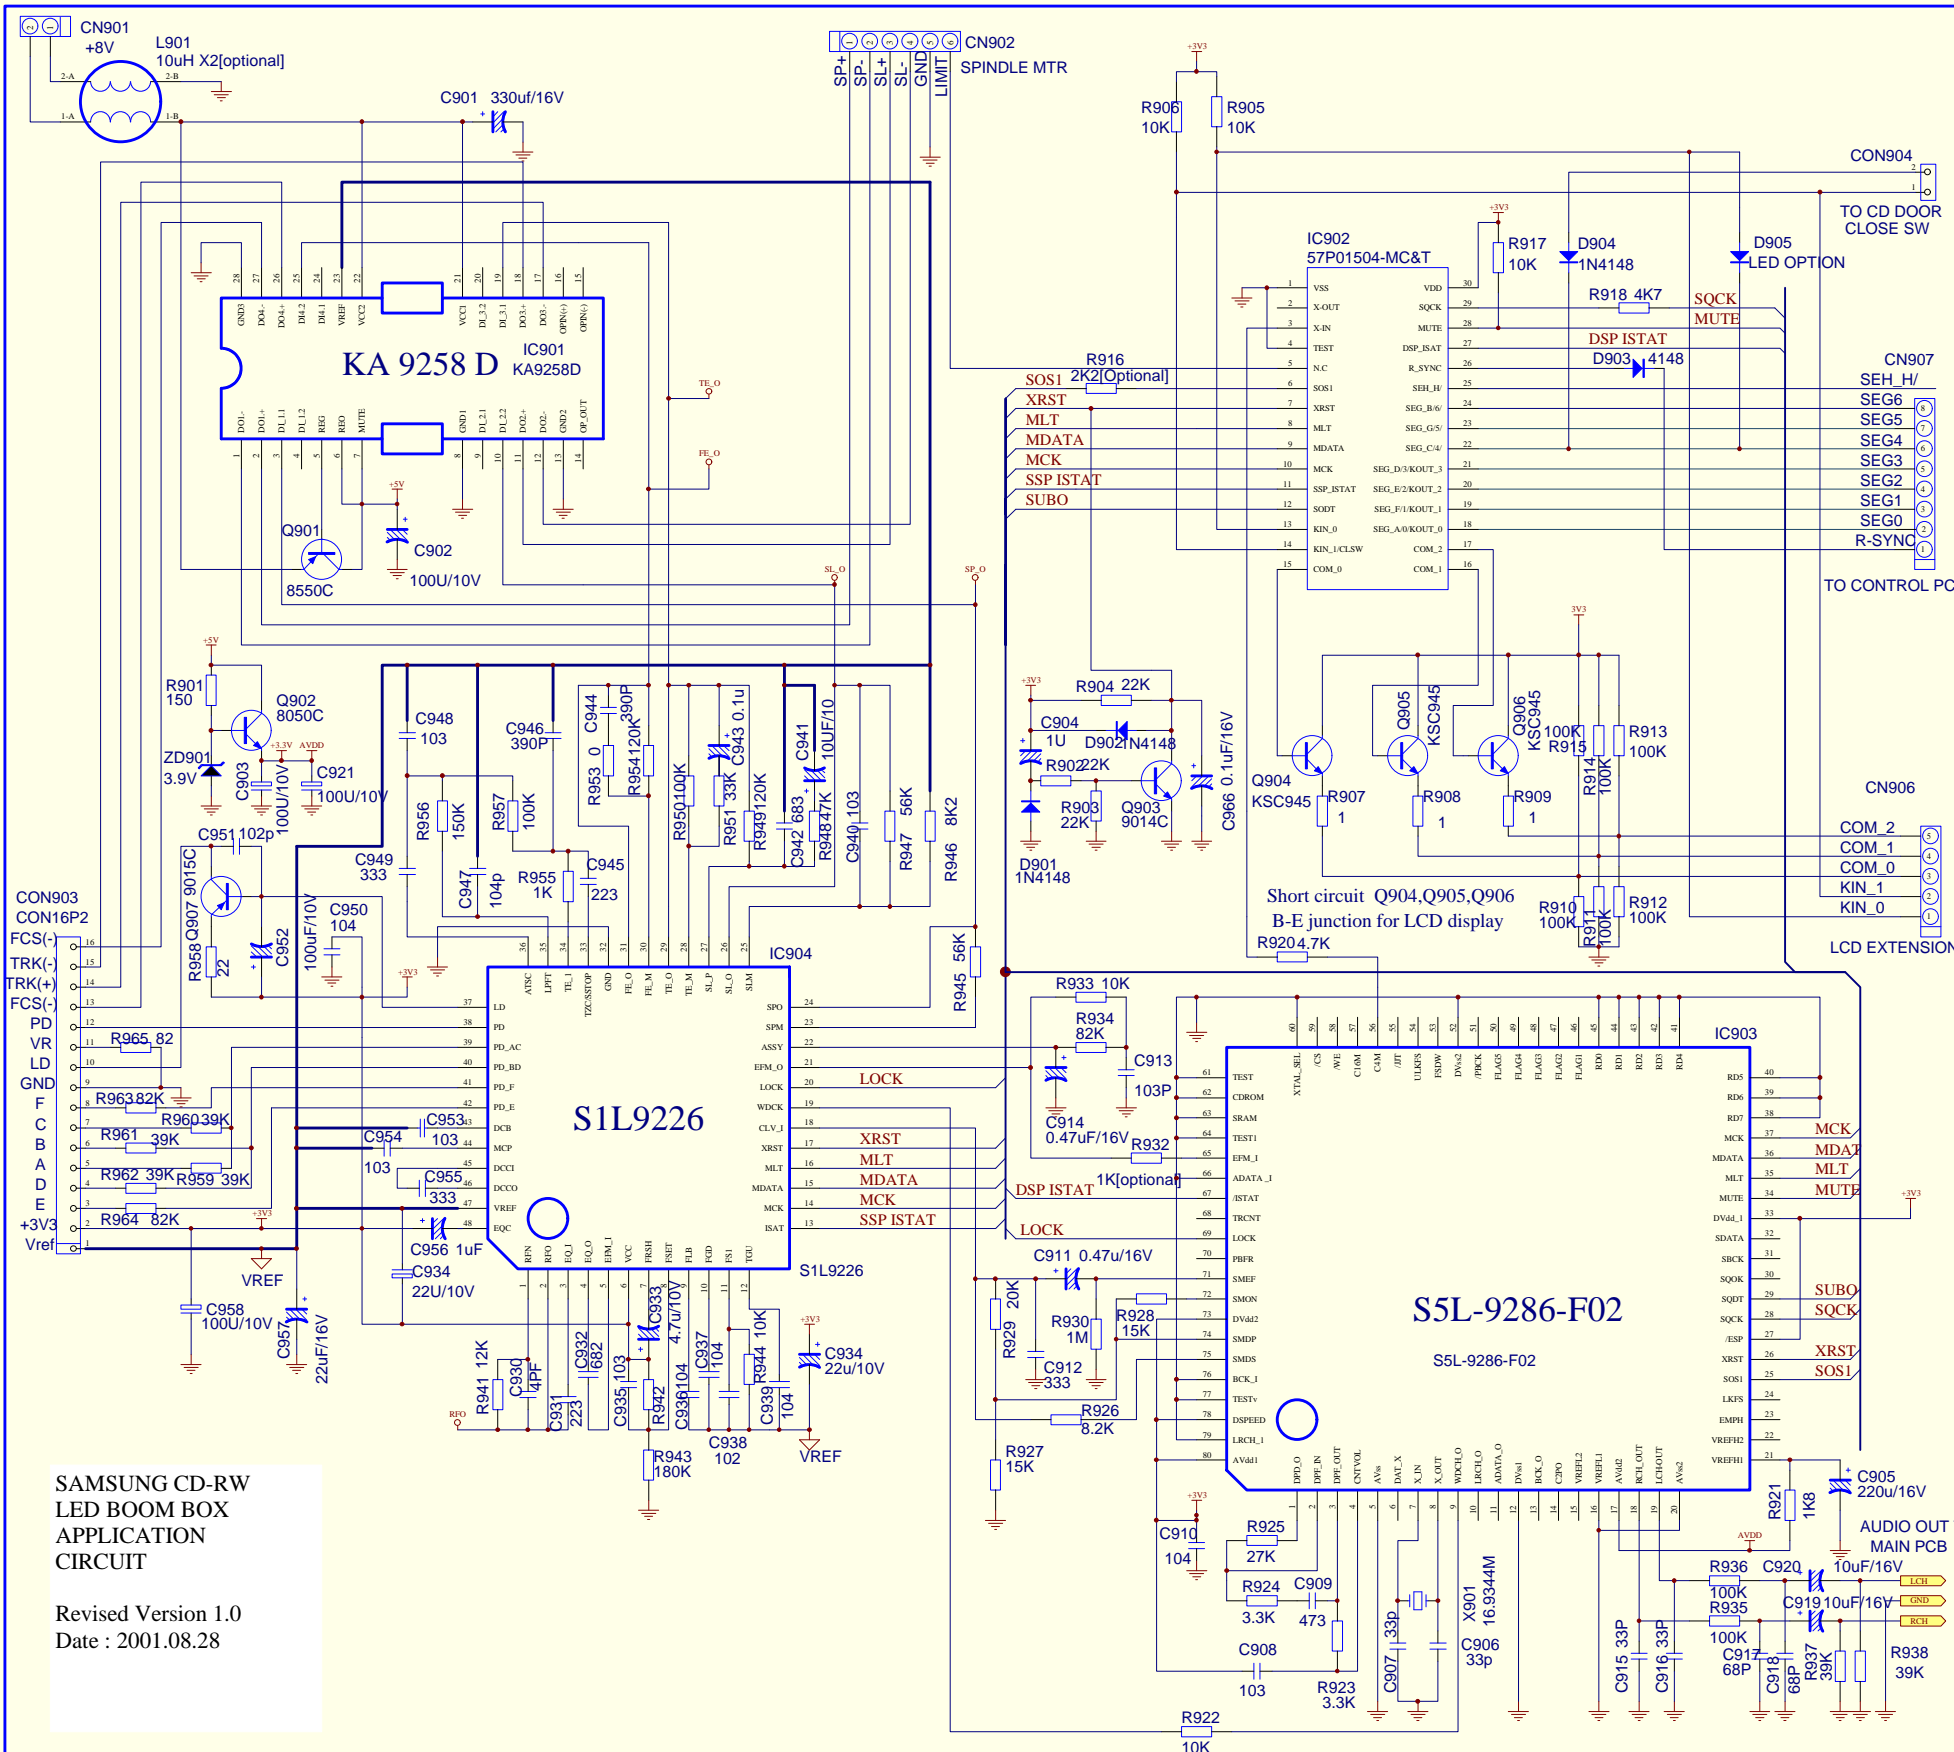

Service Manual

Radiograbador

Modelo CX-36

REVISION			
LTR	ECO NO.:	APPROVED:	DATE:

PD6518 SUFFIX B

KYSHO Multimedia LTD.	
MODEL: SKC-V6	PD6518
DRAWN: MILLION	DATE: 20 SEPT 2001

SAMSUNG CD-RW
LED BOOM BOX
APPLICATION
CIRCUIT

Revised Version 1.0
Date : 2001.08.28

KYSHO MULTIMEDIA LTD			
PD6518 SUFFIX B		CD PART	
DATE 20 SEPT 01	Size A1	PCSM No.	DWG No.
		1	1
Scale		Sheet	1 of 1