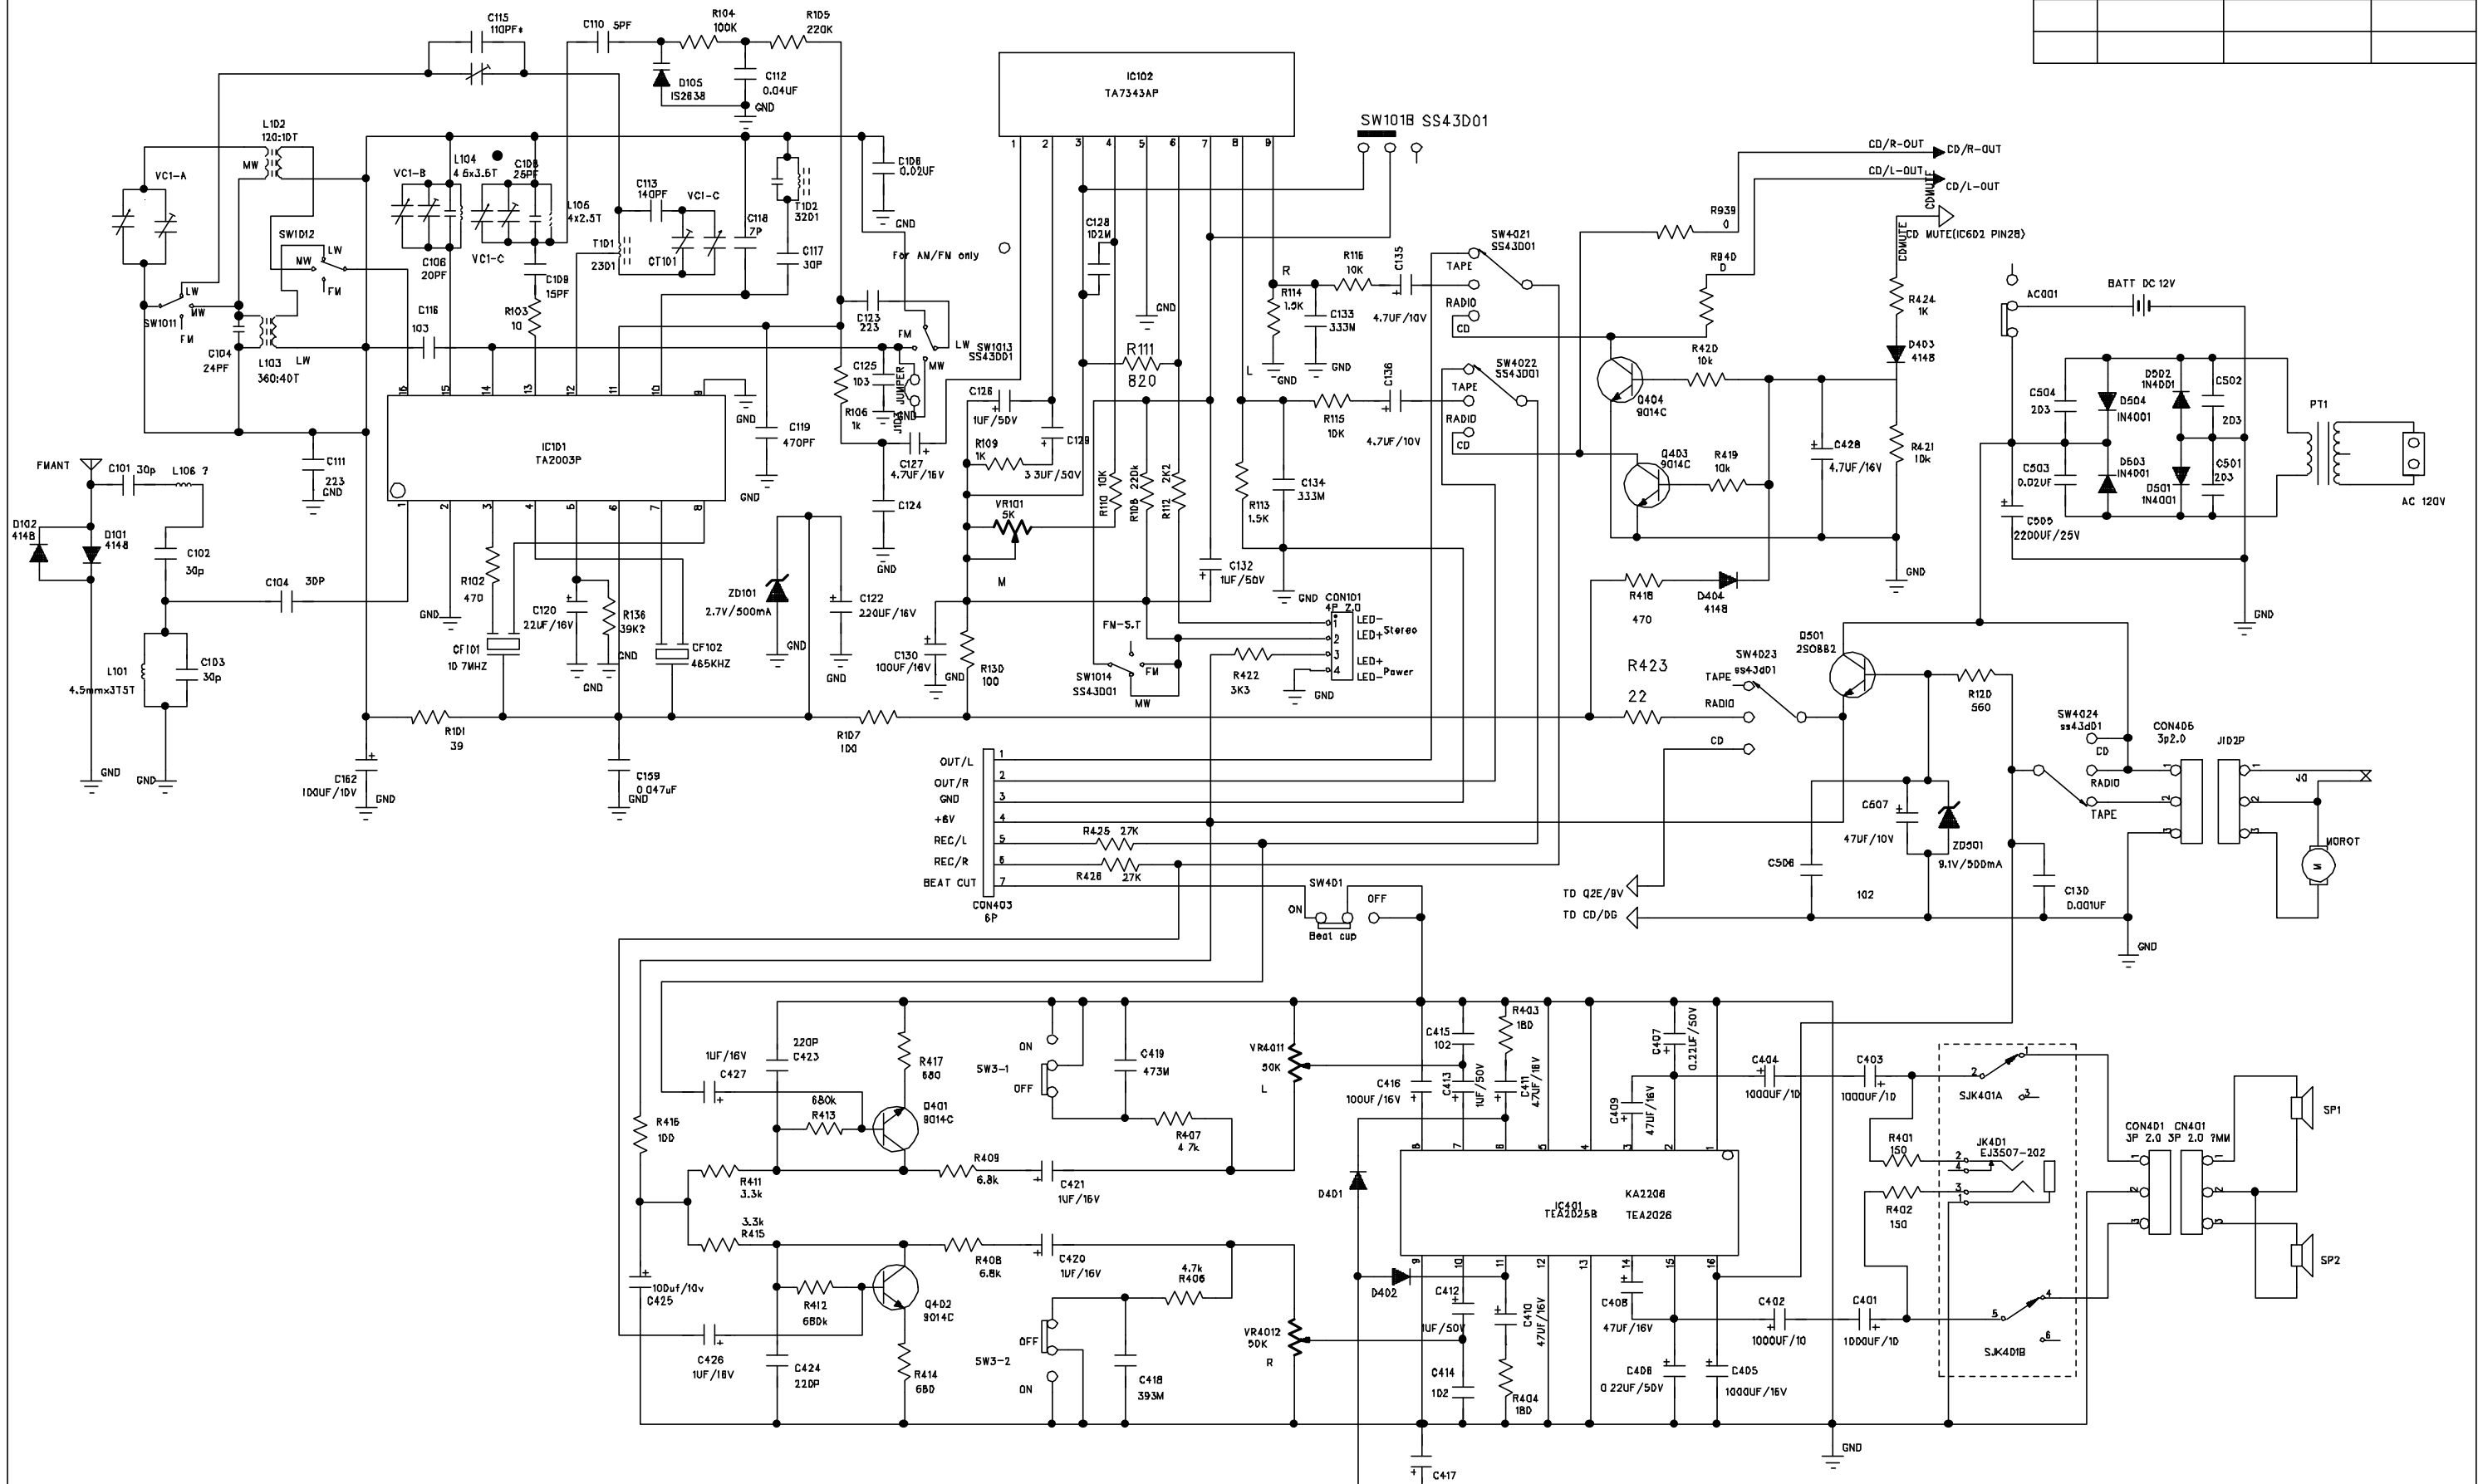

Service Manual

Radiograbador

Modelo CX-36

REVISION			
LTR	ECO NO.:	APPROVED:	DATE:

PD6518 SUFFIX B

KYSHO Multimedia LTD.	
MODEL: SKC-V6	PD6518
DRAWN: MILLION	DATE: 20 SEPT 2001

SAMSUNG CD-RW
LED BOOM BOX
APPLICATION
CIRCUIT

Revised Version 1.0
Date : 2001.08.28

KYSHO MULTIMEDIA LTD			
PD6518 SUFFIX B		CD PART	
DATE 20 SEPT 01	Size A1	PCSM No.	DWG No.
		1	1
Scale		Sheet	1 of 1