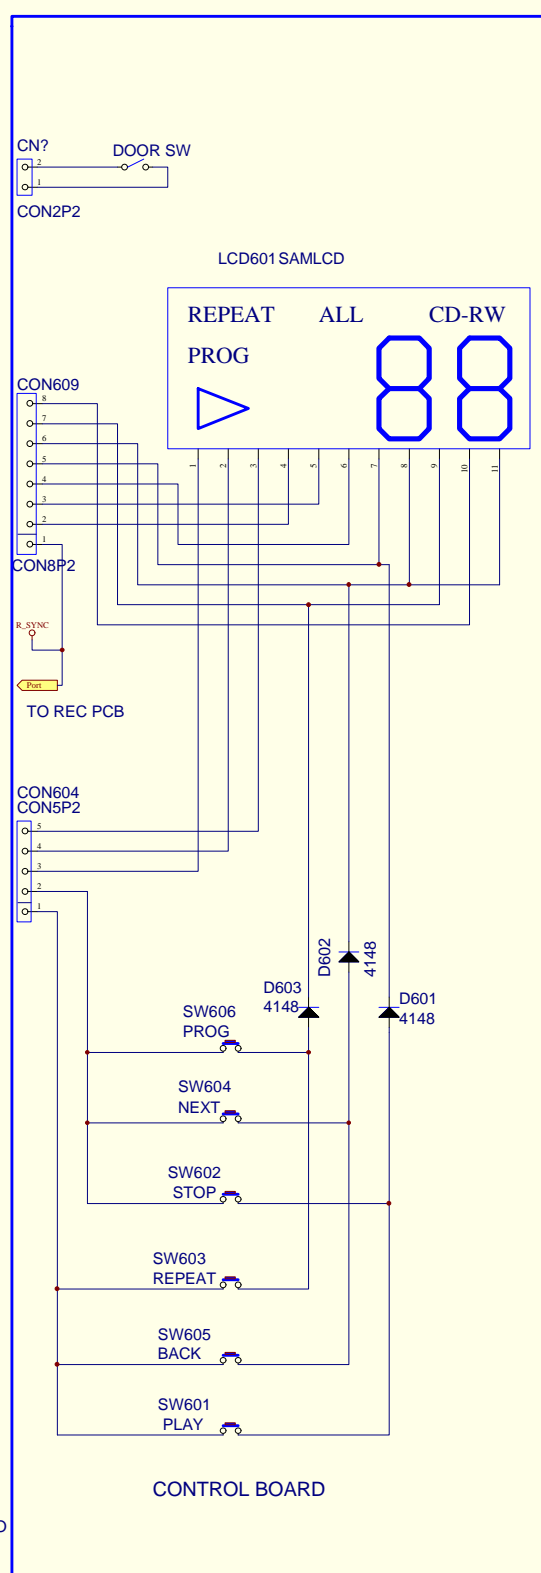

Service Manual

Radiograbador

Modelo CX-36

REVISION			
LTR	ECO NO.:	APPROVED:	DATE:

PD6518 SUFFIX B

KYSHO Multimedia LTD.	
MODEL: SKC-V6	PD6518
DRAWN: MILLION	DATE: 20 SEPT 2001

SAMSUNG CD-RW
LED BOOM BOX
APPLICATION
CIRCUIT

Revised Version 1.0
Date : 2001.08.28

KYSHO MULTIMEDIA LTD			
PD6518 SUFFIX B		CD PART	
DATE 20 SEPT 01	Size A1	PCSM No.	DWG No.
		1	1
Scale		Sheet	1 of 1